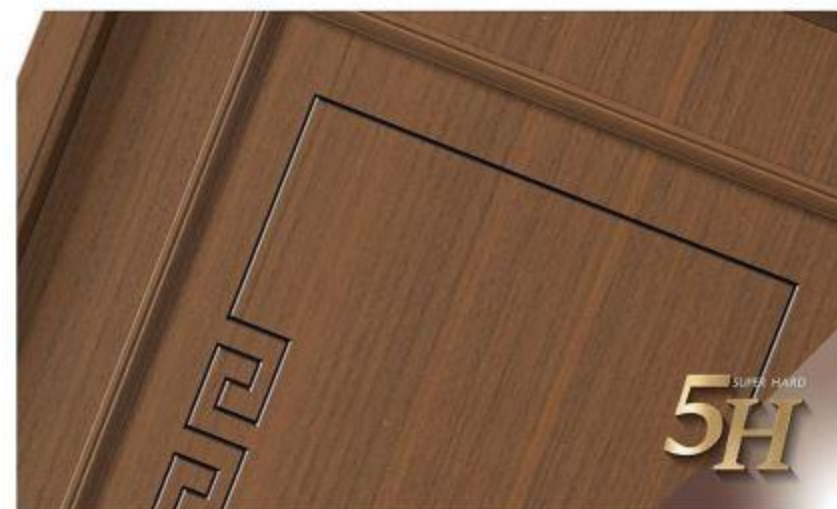

### 5H超硬耐磨面板

告别划痕困扰  
定义家居新标准

HOME

超强耐磨

一擦即净

高级质感

持久耐用

TREASURE OF TIME  
NO.1 NORTH IS AN EXCLUSIVE COLLECTION OF LUXURY RESIDENCES ENRICHED BY TIMELESS ARCHITECTURE